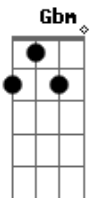

As E A Gbm
And I won't end my days
D E Gbm A
Wishing that love would come along
D Abm Gbm A
Because you are in my life where you belong
D Bm D E A Gbm D As E
Now that I've found you I'll call off the search

INTERLUDE
A Gbm D E Gbm A D Abm Gbm A
D Bm D E A D
Now that I've found you I'll call off the search
D Bm D E As
Now that I've found you I'll call off the search

Acordes

© ukulele-chords.com

© ukulele-chords.com