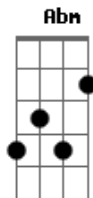

© ukulele-chords.com