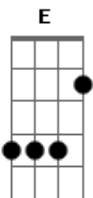

# Katie Melua - Call Off The Search

Tom: A

A E A Gbm  
I won't spend my life  
D E Gbm A  
Waiting for an angel to descend  
D Abm Gbm A  
Searching for a rainbow with an end  
D Bm D E A Gbm D  
Now that I've found you I'll call off the search

As E A Gbm  
And I won't spend my life  
D E Gbm A  
Gazing at the stars up in the sky  
D Abm Gbm A  
Wondering if love will pass me by  
D Bm D E A Gbm D As  
Now that I've found you I'll call off the search

I would never have known this world  
E A  
That I see today  
A7 D  
And I've got a feeling  
Bm Dbm A As Bm  
It won't fade a- way

As E A Gbm  
And I won't end my days  
D E Gbm A  
Wishing that love would come along  
D Abm Gbm A  
Because you are in my life where you belong  
D Bm D E A Gbm D As E  
Now that I've found you I'll call off the search

INTERLUDE  
A Gbm D E Gbm A D Abm Gbm A  
D Bm D E A D  
Now that I've found you I'll call off the search  
D Bm D E As  
Now that I've found you I'll call off the search