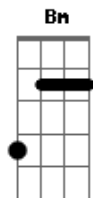

© ukulele-chords.com