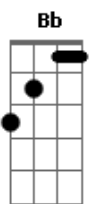

Kathryn Dean - Be My Sin

Tom: Bb

(com acordes na forma de
Capotraste na 3ª casa
Intro: 2x: E7

E7 C
Where did you come from
G D
(And) Where do we go from here
E7 C
Won't let me out of your arms' reach
G D
Afraid that I'll disappear
C G Am
Forget about everyone else
D
Remember me
C G Am
Escape your safe reality
D
Join my dangerous dream
Am C G
Come a little closer to me
D
Crave your skin on my skin
Am C G
You're everything that I shouldn't need
D
So won't you be my sin
Am
Won't you be my
Am
Won't you be my sin
E7 C
I told you that I'm known for running
G D
So you chased after me
E7 C G
You told me that you love a challenge
D

G)

Think you know where I'll be
C G Am
Forget about everyone else
D
Remember me
C G Am
Escape your safe reality
D
Join my dangerous dream
Am C G
Come a little closer to me
D
Crave your skin on my skin
Am C G
You're everything that I shouldn't need
D
So won't you be my sin
Am C G
Go back to the beginning
D
Whisper softly in my ear
Am C G
So long as you are by my side
D Am
This line we've crossed, oh it disappears
C G
Come a little closer to me
D
Crave your skin on my skin
Am C G
You're everything that I shouldn't need
D
So won't you be my
Am
Won't you be my
Am
Won't you be my sin
Am
Won't you be my
Am
Won't you be my sin

Acordes

© ukulele-chords.com