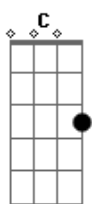

© ukulele-chords.com