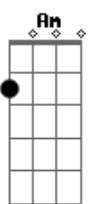

© ukulele-chords.com