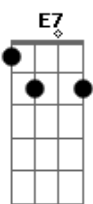

© ukulele-chords.com