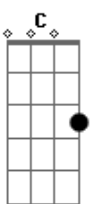

© ukulele-chords.com