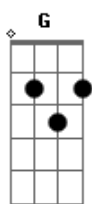

© ukulele-chords.com