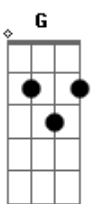

© ukulele-chords.com