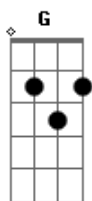

Katherine Jenkins - Gravity

Tom: D

Intro: D Bm Gbm G
D Bm Gbm G

D Bm Gbm
Baby, it's been long time coming

G D
Such a long, long time

Bm Gbm D
And I can't stop running

G D
Such a long, long time

Bm Gbm
Can you hear my heart beating?

G D
I can hear that sound

Bm Gbm
But I can't help thinking

G D
And I won't stop now

G
And then I looked up at the sun and I could see

Bm A G
Oh the way that gravity pulls on you and me

D
And then I looked up at the sky and saw the sun

Bm A G
And the way that gravity pulls on everyone, on everyone

(D Bm Gbm G D)
(Bm Gbm G D)

G
And then I looked up at the sun And I could see

Bm A
Oh, the way that gravity pulls on you and me

G D
And then I looked up at the sky and saw the sun

Bm A G
And the way that gravity pulls on everyone, on everyone

Em
On everyone oh so everyone

[Final] G D Bm Gbm G D Bm Gbm G D Bm Gbm G D

Acordes

© ukulele-chords.com

© ukulele-chords.com

© ukulele-chords.com