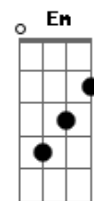

© ukulele-chords.com