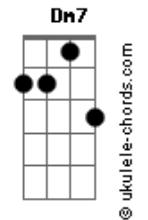

Kate Bush - And Dream of Sheep

tom:
 Fm (forma dos acordes no tom de Dbm)
 Capostraste na 4ª casa

[Primeira Parte]

Am Am7 F G
 Little light shining
 Am Am7 F G Am
 Little light will guide them to me
 Am7 F2
 My face is all lit up
 G
 My face is all lit up

[Pré-Refrão]

C C F G
 If they find me racing white horses
 C C F G
 They'll not take me for a buoy

[Refrão]

F G C D7 F G
 Let me be weak, let me sleep and dream of sheep
 (Am D7 F G)

[Segunda Parte]

Am Am7 F Gadd9 A2
 Oh I'll wake up to any sound of engines
 F2 Gadd9 Am

Acordes

Every gull a seeking craft
 F2 Dm7
 I can't keep my eyes open
 F2 G
 Wish I had my radio

[Pré-Refrão]

C C F G
 I'd tune into some friendly voices
 C C F G
 Talking 'bout stupid things
 C C F G
 I can't be left to my imagination