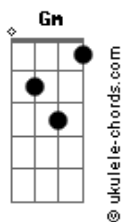

Katchafire - Mr. Flava

tom:
Dm
Stop spreading around your color blue Gm Am7
Dm Gm Am7
It's contagious and i'm sinking in too
Dm Gm Am7
Just take a chance and follow me
Dm Gm Am7
A little faith and you will see that
Dm Gm Am7 Dm Gm Am7
Don't let no one steal your dancing shoes
Dm Gm Am7 Dm Gm Am7
Cause those shoes will take away your blues

Gm Am7
Hey mr flavor
Gm Am7
Let me see your ugly behavior
Gm Am7
Just tell me one thing if it's true
Gm Am7
Can you feel the groove (yeeah)
Dm Gm Am7
(Ah ah ah aahhh)

Dm Gm Am7
Get it in ya face

Dm Gm Am7
Stop spreading around your color blue
Dm Gm Am7
It's contagious and i'm sinking in too
Dm Gm Am7
Just take a chance and follow me
Dm Gm Am7
A little faith and you will see that
Dm Gm Am7 Dm Gm Am7
Don't let no one steal your dancing shoes

Acordes

Dm Gm Am7 Dm Gm Am7
Cause those shoes will take away your blues

Gm Am7
Hey sister flavor
Gm Am7
Let me see your ugly behavior

Gm Am7
Just tell me one thing if it's true

Gm Am7
Can you feel the groove (yeeah)
Dm Gm Am7
(Ah ah ah aahhh)

Dm Gm Am7
Mr. flava

Girl you want it get me on it

All them other boys want it

All you got to do is flaunt it

So make up your mind
Dm Gm Am7
And don't let me go (yeah)

Dm Gm Am7
Baby?don't let me go (yeah)
Dm Gm Am7

Put it up in your face

Dm Gm Am7

Whoa whoa whoa

Dm Gm Am7

Whoa whoa yeah

Dm Gm Am7

Mr flavor

Dm Gm Am7

Whoa yeah