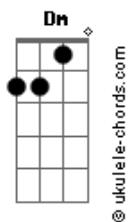

Katchafire - Mr. Flava

tom:
Dm
Stop spreading around your color blue Gm Am7
Dm Gm Am7
It's contagious and i'm sinking in too
Dm Gm Am7
Just take a chance and follow me
Dm Gm Am7
A little faith and you will see that
Dm Gm Am7 Dm Gm Am7
Don't let no one steal your dancing shoes
Dm Gm Am7 Dm Gm Am7
Cause those shoes will take away your blues

Gm Am7
Hey mr flavor
Gm Am7
Let me see your ugly behavior
Gm Am7
Just tell me one thing if it's true
Gm Am7
Can you feel the groove (yeeah)
Dm Gm Am7
(Ah ah ah aahhh)

Dm Gm Am7
Get it in ya face

Dm Gm Am7
Stop spreading around your color blue
Dm Gm Am7
It's contagious and i'm sinking in too
Dm Gm Am7
Just take a chance and follow me
Dm Gm Am7
A little faith and you will see that
Dm Gm Am7 Dm Gm Am7
Don't let no one steal your dancing shoes

Acordes

Dm Gm Am7 Dm Gm Am7
Cause those shoes will take away your blues

Gm Am7
Hey sister flavor
Gm Am7
Let me see your ugly behavior

Gm Am7
Just tell me one thing if it's true

Gm Am7
Can you feel the groove (yeeah)
Dm Gm Am7
(Ah ah ah aahhh)

Dm Gm Am7
Mr. flava

Girl you want it get me on it

All them other boys want it

All you got to do is flaunt it

So make up your mind
Dm Gm Am7
And don't let me go (yeah)

Dm Gm Am7
Baby?don't let me go (yeah)
Dm Gm Am7

Put it up in your face

Dm Gm Am7

Whoa whoa whoa

Dm Gm Am7

Whoa whoa yeah

Dm Gm Am7

Mr flavor

Dm Gm Am7

Whoa yeah