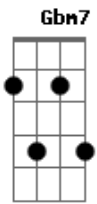

© ukulele-chords.com