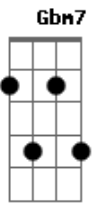

© ukulele-chords.com