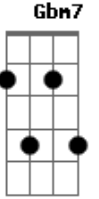

© ukulele-chords.com