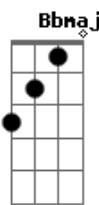

© ukulele-chords.com