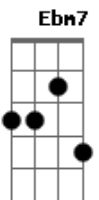

© ukulele-chords.com