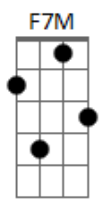

© ukulele-chords.com