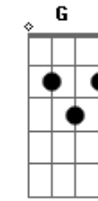

© ukulele-chords.com