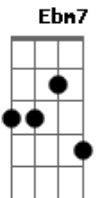

© ukulele-chords.com