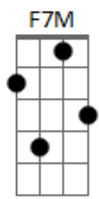

© ukulele-chords.com