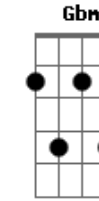

© ukulele-chords.com