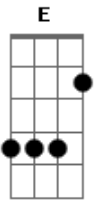

© ukulele-chords.com