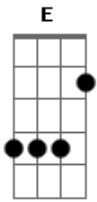

© ukulele-chords.com