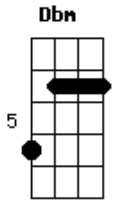

© ukulele-chords.com