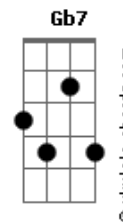

# karol g - Don't Be Shy (feat. Tiësto)

tom:

Intro: **Bm** **Em** **A** **Gb**

[Primeira Parte]

**Bm** **Em**  
People say I'm not gonna change

Not gonna change

**A**  
I know that you like that

**Gb**  
You know where my mind's at

**Bm**  
Can't be tamed

**Em**  
I'm not gonna play, not gonna play

**A**  
Oh no, I ain't like that

**Gb**  
Fuck them, I'm a wild cat

[Refrão]

**Bm** **Em**  
Baby, break my heart

**A**  
Give me all you got

[Primeira Parte]

**Bm** **Em**  
People say I'm not gonna change

Not gonna change

**A**  
I know that you like that

**Gb**  
You know where my mind's at

**Bm**  
Can't be tamed

## Acordes

**Em**  
I'm not gonna play, not gonna play

**A**  
Oh no, I ain't like that

**Gb**  
Fuck them, I'm a wild cat

[Refrão]

**Bm** **Em**  
Baby, break my heart

**A**  
Give me all you got

**Gb**  
Don't ask: Why, why, why?