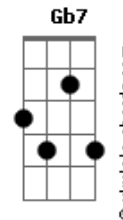

# karol g - Don't Be Shy (feat. Tiësto)

tom:

Intro: **Bm** **Em** **A** **Gb**

[Primeira Parte]

**Bm** **Em**  
People say I'm not gonna change

Not gonna change

**A**  
I know that you like that

**Gb**  
You know where my mind's at

**Bm**  
Can't be tamed

**Em**  
I'm not gonna play, not gonna play

**A**  
Oh no, I ain't like that

**Gb**  
Fuck them, I'm a wild cat

[Refrão]

**Bm** **Em**  
Baby, break my heart

**A**  
Give me all you got

[Primeira Parte]

**Bm** **Em**  
People say I'm not gonna change

Not gonna change

**A**  
I know that you like that

**Gb**  
You know where my mind's at

**Bm**  
Can't be tamed

## Acordes

**Em**  
I'm not gonna play, not gonna play

**A**  
Oh no, I ain't like that

**Gb**  
Fuck them, I'm a wild cat

[Refrão]

**Bm** **Em**  
Baby, break my heart

**A**  
Give me all you got

**Gb**  
Don't ask: Why, why, why?