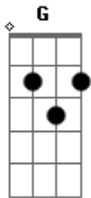

© ukulele-chords.com