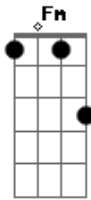

© ukulele-chords.com