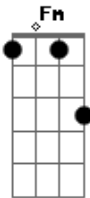

© ukulele-chords.com