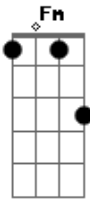

© ukulele-chords.com