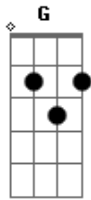

© ukulele-chords.com