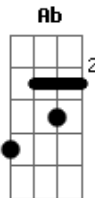

B E Abm Dbm
Porque yo he nacido pa quererte

E A7M Dbm7 Gbm
Que yo he nacido pa quererte

B E
Y déjame abrazarte para siempre

Acordes

A7M
© ukulele-chords.com

A
© ukulele-chords.com

Ab
© ukulele-chords.com

Ebn
© ukulele-chords.com