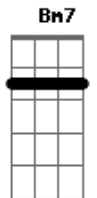

Bn7
© ukulele-chords.com