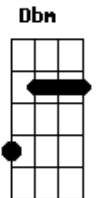

Dbm
© ukulele-chords.com