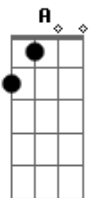

B E Abm Dbm
Porque yo he nacido pa quererte

E A7M Dbm7 Gbm
Que yo he nacido pa quererte

B E
Y déjame abrazarte para siempre

Acordes

A7M
© ukulele-chords.com

A
© ukulele-chords.com

Ab
© ukulele-chords.com

Ebn
© ukulele-chords.com