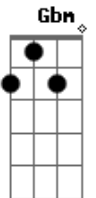

Gbm
© ukulele-chords.com