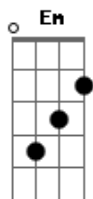

© ukulele-chords.com