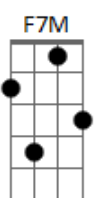

ukulele-chords.com