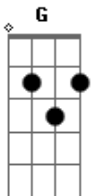

ukulele-chords.com