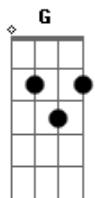

ukulele-chords.com