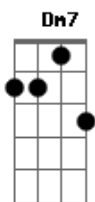

© ukulele-chords.com