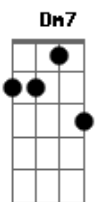

© ukulele-chords.com