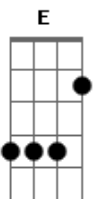

© ukulele-chords.com