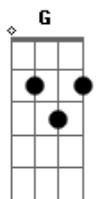

© ukulele-chords.com