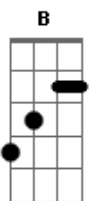

© ukulele-chords.com