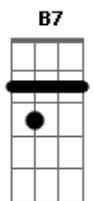

© ukulele-chords.com