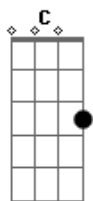

Kamelot - Under Grey Skies

Tom: Eb

(com acordes na forma de C)

Capostrate na 3ª casa

Intro: Am F Am G
Am F Am G Am

In the Am G
ruins of madness
A ghost of a chance
There is new hope reborn in every tragedy
And the world I see bears
A mys - te - ry waiting to be revealed

'Cause don't you know
That every cloud has a silver lining

You may call me a dreamer

Call me a fool
Just a blue-eyed believer in you
But I'll die for that someone
In the blink of an eye
So tell me, please tell me
Just what kind of fool am I?
(Em G C B Em F B)

When I drown in my fears
In the dark - ness of sorrow
There's a promise of grace
Under silver grey skies
And I'm drying my tears
In the blaze of the sunlight
A rever - ie sealed with a kiss

And you may call me a dreamer
Call me a fool
Just a blue-eyed believer in you
But I'll die for that someone
In the blink of an eye
So tell me, please tell me
Just what kind of fool am I?

Call me a dreamer
Call me a fool
Just a blue-eyed believer of the colors in you
But I'll die for that someone
In the blink of an eye
So tell me, please tell me
Just what kind of fool am I?

Acordes

© ukulele-chords.com