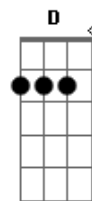

© ukulele-chords.com