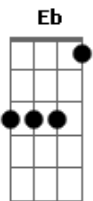

Kamelot - Under Grey Skies

Tom: Eb

(com acordes na forma de C)

Capostrate na 3ª casa

Intro: Am F Am G
Am F Am G Am

In the Am G
ruins of madness
A ghost of a chance
There is new hope reborn in every tragedy
And the world I see bears
A mys - te - ry waiting to be revealed

And don't you know
That every cloud has a silver lining

You may call me a dreamer
Call me a fool
Just a blue-eyed believer in you
In you

In the age of confusion
Tears, and despair
let me sell you a dream of prosperity
In this great illusion
Our humble intentions are well-concealed

'Cause don't you know
That every cloud has a silver lining

You may call me a dreamer

Call me a fool
Just a blue-eyed believer in you
But I'll die for that someone
In the blink of an eye
So tell me, please tell me
Just what kind of fool am I?
(Em G C B Em F B)

When I drown in my fears
In the dark - ness of sorrow
There's a promise of grace
Under silver grey skies
And I'm drying my tears
In the blaze of the sunlight
A rever - ie sealed with a kiss

And you may call me a dreamer
Call me a fool
Just a blue-eyed believer in you
But I'll die for that someone
In the blink of an eye
So tell me, please tell me
Just what kind of fool am I?

Call me a dreamer
Call me a fool
Just a blue-eyed believer of the colors in you
But I'll die for that someone
In the blink of an eye
So tell me, please tell me
Just what kind of fool am I?

Acordes

© ukulele-chords.com