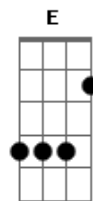

© ukulele-chords.com