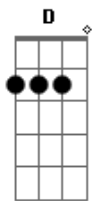

If to you I am indebted Don't expect you to forget it
Bm
But it's only gonna stop us If we let it
D
Yeah it hit me like a gunshot And from then to my very own
blind
Bm
I'm a roll these dice until I hit the jackpot

D
Baby I know I learned my lesson
Dbm
That was never my profession
Bm A
I'm just learning as we're growing and progressing
D
No I never meant to hurt you
Dbm
Please myself I didn't virtue
Bm A
Now my mind is ready to give all our nurture

D C G
Can you take this chance on me?
A
You won't regret it, come on and get it
D C G
Love is like the lottery
A
Oh we had issues, can we dismiss those?
D C G
Can you take this chance on me?
A
You won't regret it, come on and get it

D Bm
You're the only one I say
G A
Yeah we had issues, can we dismiss those?
[Final] D Bm
D Bm

Acordes