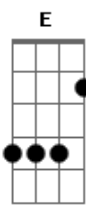

© ukulele-chords.com