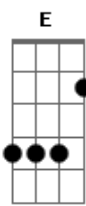

Kali Uchis - Loner

Tom: **A**

Intro: **A7M C(#5) E Gbm**

I don't want to be your **A7M** cigarette
E(#5)

I don't want to be your **Abm** ashtray

I don't want to be your doormat

'Don't want to be ignored

All o' sudden you're not into me **Gbm**

Baby it was nice to know ya **Abm**

Packing up and leaving home. **Gbm**

[Final] **A7M Ab(#5) Abm Gbm**
A7M Ab Abm F#m

Acordes

© ukulele-chords.com

© ukulele-chords.com

© ukulele-chords.com

© ukulele-chords.com