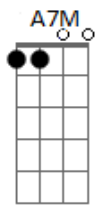

Tom: A

Intro: A7M C(#5) E Gbm

I don't want to be your cigarette
A7M
E(#5)

I don't want to be your ashtray
Abm

I don't want to be your doormat

'Don't want to be ignored

All o' sudden you're not into me
Gbm

And maybe it's not deliberate
A7M
Ab(#5)

And I know you never asked me

I just gotta put it out there
Abm

I don't put myself out there usually I stay tucked away
Gbm

Cause I was a loner until I met you
A7M
Ab(#5)

And I let you in after all the persuasion
Abm

Mind games, manipulations.
Gbm

That's why I'd rather be a loner
A7M

Yeah I'd rather be alone
Ab

I don't even want to know ya
Abm

I don't want to be known
Gbm

Cause I'd rather be a loner
A7M

I'd much rather be alone
Ab

Baby it was nice to know ya
Abm

Packing up and leaving home.
Gbm

No I don't want to be your cigarette
A7M
Ab(#5)

Use me up then toss me, step on me
Abm

I don't want to be an option

Avoidin' interactions cause I just wanna get away
Gbm

And maybe you got a full plate
A7M
Ab(#5)

Know I'm cookin' something better
Abm

but if you don't want me now

boy then I don't want you later

Don't try to come eat with me
Gbm

Cause I was a loner until I met you
A7M
Ab(#5)

And I let you in after all the persuasion
Abm

headaches and allegations.
Gbm

That's why I'd rather be a loner
A7M

Yeah I'd rather be alone
Ab

I don't even want to know ya
Abm

I don't want to be known
Gbm

Cause I'd rather be a loner
A7M

I'd much rather be alone
Ab

Baby it was nice to know ya
Abm

Packing up and leaving home.
Gbm

[Final] A7M Ab(#5) Abm Gbm
A7M Ab Abm F#m

Acordes

© ukulele-chords.com