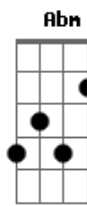

© ukulele-chords.com