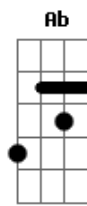

© ukulele-chords.com