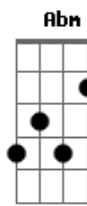

Kali Uchis - Loner

Tom: **A**

Intro: **A7M C(#5) E Gbm**

I don't want to be your **A7M** cigarette
E(#5)

I don't want to be your **Abm** ashtray

I don't want to be your doormat

'Don't want to be ignored

All o' sudden you're not into me **Gbm**

Baby it was nice to know ya **Abm**

Packing up and leaving home. **Gbm**

[Final] **A7M Ab(#5) Abm Gbm**
A7M Ab Abm F#m

Acordes

© ukulele-chords.com

© ukulele-chords.com

© ukulele-chords.com

© ukulele-chords.com