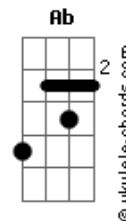

Kaleo - Glass House

tom:
 Well I don't need much
 I don't need another friend
 Bitter sweet touch
 You don't see me holding in
 Oh, come and raise my love'n
 Come on take me on and on
 And on
 Your fortune's fading love
 Fortune only favors me
 I'm sick of waiting
 For you to come and fill my needs

Oh now
 Ba ba, da da da da
 Ba ba, da da da da
 Oh yeah
 Saying
 Ba ba, da da da da
 Ba ba, da da da da, woo hoo

(Woo)
 Just keep on walking
 You know I do the best I can
 Oh yeah
 But look who's talking
 You know, I'm your man, I'm your man

Oh, come and raise my love'n
 Come on take me on and on

Acordes

Dbm
 Yeah, on and on and on

B
 Ba ba, da da da da
Gb **Dbm**
 Ba ba, da da da da, oh yeah

Oh now
E **B**
 Ba ba, da da da da
Gb **Dbm**
 Ba ba, da da da da, woo hoo
 Yeah now

E **B**
 Ba ba, da da da da
Gb **E** **Dbm**
 Ba ba, da da da da

Dbm **Gb**
 Come on baby
Ab **Dbm**
 Don't say maybe
Dbm **Gb**
 Come on baby
Ab **Dbm**
 Don't say maybe
Dbm **Gb**
 Come on baby
Ab **Dbm**
 Don't say maybe