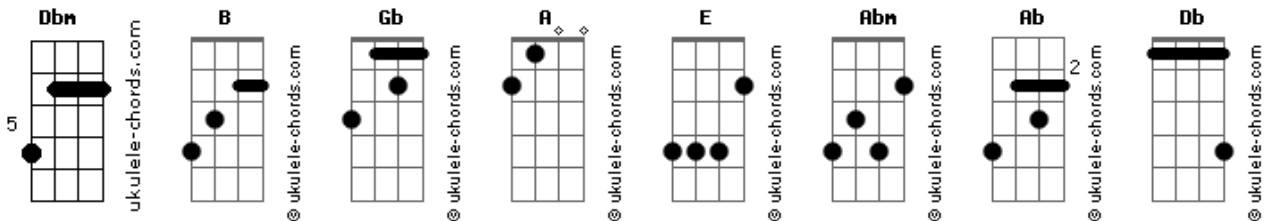

Kaleo - Glass House

tom:

Dbm

Well I don't need much
I don't need another friend
Bitter sweet touch
You don't see me holding in

B Gb
Oh, come and raise my love'n
A Dbm
Come on take me on and on
And on

Dbm E
Your fortune's fading love
Gb A Dbm
Fortune only favors me
Dbm B
I'm sick of waiting
Gb Dbm
For you to come and fill my needs

Dbm
Oh now
E B
Ba ba, da da da da
Gb
Ba ba, da da da da
Oh yeah
Dbm Abm
Saying
B
Ba ba, da da da da
Gb Dbm
Ba ba, da da da da, woo hoo

Dbm
(Woo)
Dbm
Just keep on walking
Gb A Dbm
You know I do the best I can
Oh yeah
Dbm Gb
But look who's talking
A Dbm
You know, I'm your man, I'm your man

B Gb
Oh, come and raise my love'n
A Dbm
Come on take me on and on

Acordes

Dbm
Yeah, on and on and on

B
Ba ba, da da da da
Gb Dbm
Ba ba, da da da da, oh yeah

Oh now
E B
Ba ba, da da da da
Gb Dbm
Ba ba, da da da da, woo hoo
Yeah now

Dbm B
Throwing rocks at the glass house
Gb A Dbm
Throwing rocks at the glass house all night long
Dbm B
Throwing rocks at the glass house
Gb A Dbm
Throwing rocks at the glass house all night long

[Solo] Ab B Gb A
Db B Gb A Gb
A B Gb A

E Gb
Ba ba, da da da da
Gb Dbm
Ba ba, da da da da, oh yeah

Gb
Ba ba, da da da da
Gb Dbm
Ba ba, da da da da, woo hoo
A
Yeah, come on

E B
Ba ba, da da da da
Gb E Dbm
Ba ba, da da da da

Dbm Gb
Come on baby
Ab Dbm
Don't say maybe
Dbm Gb
Come on baby
Ab Dbm
Don't say maybe
Dbm Gb
Come on baby
Ab Dbm
Don't say maybe