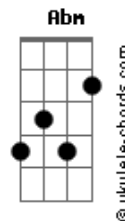

Kaleo - Glass House

tom:
 Well I don't need much
 I don't need another friend
 Bitter sweet touch
 You don't see me holding in
 Oh, come and raise my love'n
 Come on take me on and on
 And on
 Your fortune's fading love
 Fortune only favors me
 I'm sick of waiting
 For you to come and fill my needs

Oh now
 Ba ba, da da da da
 Ba ba, da da da da
 Oh yeah
 Saying
 Ba ba, da da da da
 Ba ba, da da da da, woo hoo

(Woo)
 Just keep on walking
 You know I do the best I can
 Oh yeah
 But look who's talking
 You know, I'm your man, I'm your man

Oh, come and raise my love'n
 Come on take me on and on

Acordes

Dbm
 Yeah, on and on and on

B
 Ba ba, da da da da
Gb **Dbm**
 Ba ba, da da da da, oh yeah

Oh now
E **B**
 Ba ba, da da da da
Gb **Dbm**
 Ba ba, da da da da, woo hoo
 Yeah now

E **B**
 Ba ba, da da da da
Gb **E** **Dbm**
 Ba ba, da da da da

Dbm **Gb**
 Come on baby
Ab **Dbm**
 Don't say maybe
Dbm **Gb**
 Come on baby
Ab **Dbm**
 Don't say maybe
Dbm **Gb**
 Come on baby
Ab **Dbm**
 Don't say maybe