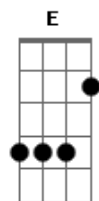

Kalapana - The Hurt

tom:

E7

A

[Primeira Parte]

Oh, you say you're mine, and I'll believe you every single time

Bm7 E A7M Dbm7 D7M

Even though they say you're not my kind, I just can't believe you'd be lying

A7M Dbm7

All my friends are laughing, seen you out with other men I'm dying

Bm7 E A7M Dbm7

Can't you see it in my eyes I'm crying, I just can't believe you're not mine

[Refrão]

Would you hurt the man who loves you, would you hurt that man today

© ukulele-chords.com

© ukulele-chords.com

© ukulele-chords.com

A7M D7M E7
Would you take the love you gave me away

[Segunda Parte]

Oh, what have I done, all the time I guessed it was just fun
I gave away the sweetest girl I knew, oh, just for you