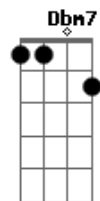

© ukulele-chords.com