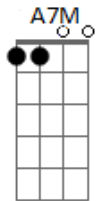

Kalapana - The Hurt

tom:

E7

A

[Primeira Parte]

Oh, you say you're mine, and I'll believe you every single time

Bm7 E A7M Dbm7 D7M

Even though they say you're not my kind, I just can't believe you'd be lying

A7M Dbm7

All my friends are laughing, seen you out with other men I'm dying

Bm7 E A7M Dbm7

Can't you see it in my eyes I'm crying, I just can't believe you're not mine

[Refrão]

Would you hurt the man who loves you, would you hurt that man today

Acordes

© ukulele-chords.com