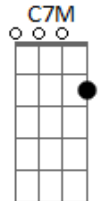

© ukulele-chords.com