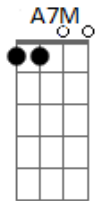

Kalapana - The Hurt

tom:

E7

A

[Primeira Parte]

Oh, you say you're mine, and I'll believe you every single time

Bm7 E A7M Dbm7 D7M

Even though they say you're not my kind, I just can't believe you'd be lying

D7M A7M Dbm7
All my friends are laughing, seen you out with other men I'm dying

Bm7 E A7M Dbm7

Can't you see it in my eyes I'm crying, I just can't believe you're not mine

[Refrão]

D7M A7M D7M A7M
Would you hurt the man who loves you, would you hurt that man today

A7M D7M E7
Would you take the love you gave me away

[Segunda Parte]

A7M Dbm7 D7M E7
Oh, what have I done, all the time I guessed it was just fun
Bm7 E A7M Dbm7 D7M E7
I gave away the sweetest girl I knew, oh, just for you

[Refrão]

A7M D7M A7M
Would you hurt the man who loves you, would you hurt that man today

A7M D7M E7
Would you take the love you gave me away

[Ponte]

D7M Dm7 C7M
Oh, I know I'll never never never know the truth
F Bm7
Oh, I love you too much girl to spoil your fun
E7
I can't run, no, no, no I can't run

Acordes

© ukulele-chords.com