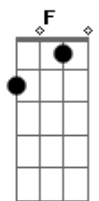

A7M Dbm7

All my friends are laughing, seen you out with other men I'm dying

Bm7 E A7M Dbm7

Can't you see it in my eyes I'm crying, I just can't believe you're not mine

[Refrão]

Would you hurt the man who loves you, would you hurt that man today

© ukulele-chords.com

© ukulele-chords.com

© ukulele-chords.com

A7M D7M E7
Would you take the love you gave me away

[Segunda Parte]

Oh, what have I done, all the time I guessed it was just fun
I gave away the sweetest girl I knew, oh, just for you