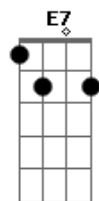

© ukulele-chords.com