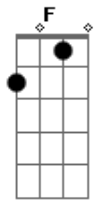

© ukulele-chords.com