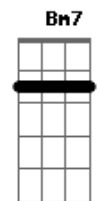

© ukulele-chords.com