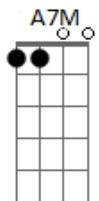

Kalapana - The Hurt

tom:

E7

A

[Primeira Parte]

Oh, you say you're mine, and I'll believe you every single time

Bm7 E A7M Dbm7 D7M

Even though they say you're not my kind, I just can't believe you'd be lying

D7M A7M Dbm7

All my friends are laughing, seen you out with other men I'm dying

Bm7 E A7M Dbm7

Can't you see it in my eyes I'm crying, I just can't believe you're not mine

[Refrão]

Would you hurt the man who loves you, would you hurt that man today

Acordes

© ukulele-chords.com