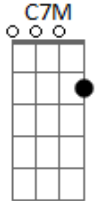

© ukulele-chords.com