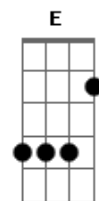

Kalapana - The Hurt

tom:

E7

A

[Primeira Parte]

Oh, you say you're mine, and I'll believe you every single time

Bm7 E A7M Dbm7 D7M

Even though they say you're not my kind, I just can't believe you'd be lying

D7M A7M Dbm7

All my friends are laughing, seen you out with other men I'm dying

Bm7 E A7M Dbm7

Can't you see it in my eyes I'm crying, I just can't believe you're not mine

[Refrão]

Would you hurt the man who loves you, would you hurt that man today

© ukulele-chords.com

© ukulele-chords.com

© ukulele-chords.com

A7M D7M E7
Would you take the love you gave me away

[Segunda Parte]

Oh, what have I done, all the time I guessed it was just fun
I gave away the sweetest girl I knew, oh, just for you