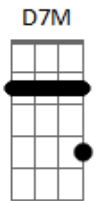

© ukulele-chords.com