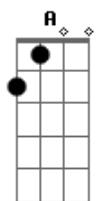

© ukulele-chords.com