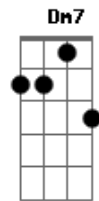

Kalapana - The Hurt

tom:

E7

A

[Primeira Parte]

Oh, you say you're mine, and I'll believe you every single time

Bm7 E A7M Dbm7 D7M

Even though they say you're not my kind, I just can't believe you'd be lying

A7M Dbm7

All my friends are laughing, seen you out with other men I'm dying

Bm7 E A7M Dbm7

Can't you see it in my eyes I'm crying, I just can't believe you're not mine

[Refrão]

Would you hurt the man who loves you, would you hurt that man today

© ukulele-chords.com

© ukulele-chords.com

© ukulele-chords.com

A7M D7M E7
Would you take the love you gave me away

[Segunda Parte]

Oh, what have I done, all the time I guessed it was just fun
I gave away the sweetest girl I knew, oh, just for you