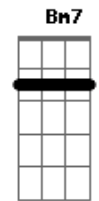

© ukulele-chords.com