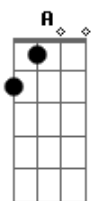

© ukulele-chords.com