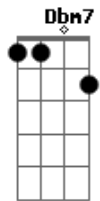

© ukulele-chords.com