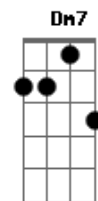

Kalapana - The Hurt

tom:

E7

A

[Primeira Parte]

Oh, you say you're mine, and I'll believe you every single time

Bm7 E A7M Dbm7 D7M

Even though they say you're not my kind, I just can't believe you'd be lying

D7M A7M Dbm7

All my friends are laughing, seen you out with other men I'm dying

Bm7 E A7M Dbm7

Can't you see it in my eyes I'm crying, I just can't believe you're not mine

[Refrão]

Would you hurt the man who loves you, would you hurt that man today

© ukulele-chords.com

© ukulele-chords.com

© ukulele-chords.com

A7M D7M E7
Would you take the love you gave me away

[Segunda Parte]

Oh, what have I done, all the time I guessed it was just fun
I gave away the sweetest girl I knew, oh, just for you