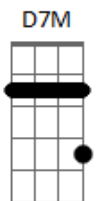

© ukulele-chords.com