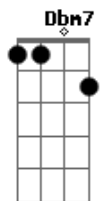

© ukulele-chords.com