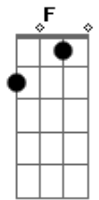

© ukulele-chords.com

© ukulele-chords.com

© ukulele-chords.com

A7M D7M E7
Would you take the love you gave me away

[Segunda Parte]

Oh, what have I done, all the time I guessed it was just fun
I gave away the sweetest girl I knew, oh, just for you