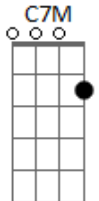

© ukulele-chords.com