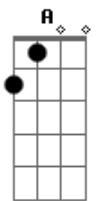

© ukulele-chords.com