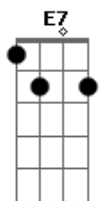

© ukulele-chords.com