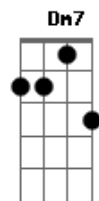

Kalapana - The Hurt

tom:

E7

A

[Primeira Parte]

Oh, you say you're mine, and I'll believe you every single time

Bm7 E A7M Dbm7 D7M

Even though they say you're not my kind, I just can't believe you'd be lying

A7M Dbm7

All my friends are laughing, seen you out with other men I'm dying

Bm7 E A7M Dbm7

Can't you see it in my eyes I'm crying, I just can't believe you're not mine

[Refrão]

Would you hurt the man who loves you, would you hurt that man today

© ukulele-chords.com

© ukulele-chords.com

© ukulele-chords.com

A7M D7M E7
Would you take the love you gave me away

[Segunda Parte]

Oh, what have I done, all the time I guessed it was just fun
I gave away the sweetest girl I knew, oh, just for you