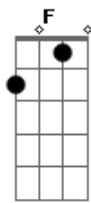

© ukulele-chords.com