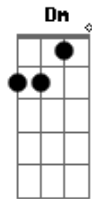

© ukulele-chords.com