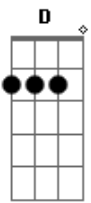

Kailee Morgue - siren

Tom: G
Intro:

D
You'll be seeing me in your dreams
But I'll be there when your reality drowns **Am**

There's a bright side **Am**
To every wrong thing
If you're looking at me through the right eyes **F**
Darkness in my name
Don't you wanna come and play on the cool side? **D**
Don't be so shy
And there's a pleasure in hiding from the sun **Am**
No, I was never one for pretty weather **F**
I'd rather be creep, baby follow me into the water **D**
I'll take you to the darker

Am
This could be perfection

Or venom dripping in your mouth **F**
Singing like a siren

Love me while your wrists are bound **D**
You've been seeing me in your dreams
But I'll be there when your reality drowns **F**

Am
You can pretend
That when you hear my voice **F**

Darling, it's your choice not to fall in
But it's all an act, cause I know exactly what you wanting **D**
You know it's what I'm wanting
Am
Boy, I know what you desire

Oh, you're such a bad bad liar

Am
This could be perfection

Or venom dripping in your mouth
F
Singing like a siren

Love me while your wrists are bound
D
You've been seeing me in your dreams
But I'll be there when your reality drowns **F Am**
I'll be there when your reality drowns **F**

Em
Boy, I know what you desire
Dm
Oh, you're such a bad bad liar
Em
I want you and I just can't take it
Dm
So listen to me when I say it
Am
This could be perfection

Or venom dripping in your mouth
F
Singing like a siren

Love me while your wrists are bound
D
You've been seeing me in your dreams
But I'll be there when your reality drowns **F Am**
I'll be there when your reality drowns **F**

Acordes

© ukulele-chords.com

© ukulele-chords.com

© ukulele-chords.com

© ukulele-chords.com

© ukulele-chords.com

© ukulele-chords.com