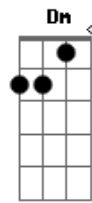

© ukulele-chords.com