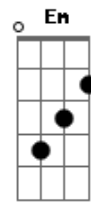

© ukulele-chords.com