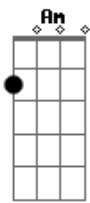

© ukulele-chords.com