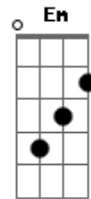

© ukulele-chords.com