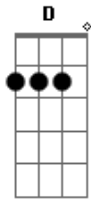

© ukulele-chords.com