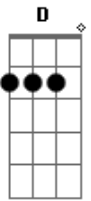

© ukulele-chords.com