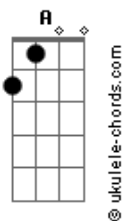

Kailasa Blues - My Sweet, Sweet Love

tom:

E

E

My sweet, sweet love

B7

I want let you some news

Not that bad, not that good

I'll choose words

E

To don't hurt you

My sweet , sweet love

B7

There's rage, there's war

In this middle

There are us

So, please, just let me

E

Do my blues

A

My sweet , sweet love

E

You push me to do this tune

Push me more

Acordes

Push me through

But, please, just let me

E

Do my blues

My sweet , sweet love

B7

There's rage, there's war

In this middle

There are us

So, please, just let me

E

Do my blues

A

My sweet , sweet love

E

You push me to do this tune

Push me more

B7

Push me through

Lets run

E

Just me and you