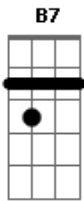

© ukulele-chords.com