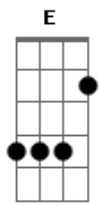

# Kailasa Blues - My Sweet, Sweet Love

tom:  
E

My sweet, sweet love  
I want let you some news  
Not that bad, not that good  
I'll choose words  
To don't hurt you  
My sweet , sweet love  
There's rage, there's war  
In this middle  
There are us  
So, please, just let me  
Do my blues

My sweet , sweet love  
You push me to do this tune

Push me more

## Acordes

© ukulele-chords.com

© ukulele-chords.com

© ukulele-chords.com

Push me through  
But, please, just let me  
Do my blues  
My sweet , sweet love  
There's rage, there's war  
In this middle  
There are us  
So, please, just let me  
Do my blues  
My sweet , sweet love  
You push me to do this tune  
Push me more  
Push me through  
Lets run  
Just me and you