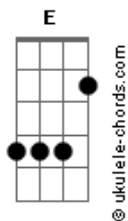

Kailasa Blues - My Sweet, Sweet Love

tom:

E

E

My sweet, sweet love

B7

I want let you some news

Not that bad, not that good

I'll choose words

E

To don't hurt you

My sweet , sweet love

B7

There's rage, there's war

In this middle

There are us

So, please, just let me

E

Do my blues

A

My sweet , sweet love

E

You push me to do this tune

Push me more

Acordes

Push me through

But, please, just let me

E

Do my blues

My sweet , sweet love

B7

There's rage, there's war