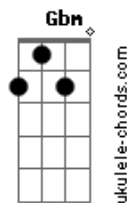

ukulele-chords.com