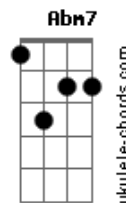

ukulele-chords.com