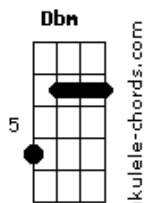

ukulele-chords.com

ukulele-chords.com