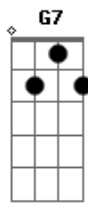

© ukulele-chords.com

© ukulele-chords.com

© ukulele-chords.com

© ukulele-chords.com

© ukulele-chords.com

© ukulele-chords.com

^{Gb7} ^{Bm7} ^{E7}
 E uma viola pra descontrair
^{A7}
 Se como quieto não confesso
^{A7} ^C ^{D7} ^G ^{Am7} ^G
 Porque sou desconfiado demais pra admitir