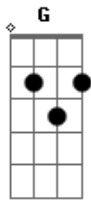

Ka'au Crater Boys - Black Water

Tom: D

D Am7 D Am7 D
 Well, I built me a raft and she's ready for floatin'
 Am7 D Am7 D
 ol' Mississippi, she's callin' my name
 Am7 D Am7 D
 Catfish are jumpin' that paddle wheel thumpin'
 Am7 D Am7 D
 Black water keeps rollin' on down to the sea
 Chorus

A Em7 A Em7
 keep on shinin' your light, gonna make every thing
 A Em7

wo mama, gonna make everything all right
 D Am7 D Am7 A
 Em7
 Well I ain't got no worries 'cause I ain't in no hurry at all

Instrumental

Am7 D Am7 D
 and I'll be buyin' everybody drinks all night long
 Chorus

D Am7 D Am7
 D
 I'd like to hear some funky Dixieland, pretty momma gonna and
 take me by the hand

Am7 D
 by the hand, take me by the hand pretty momma,

Am7 D
 come and dance with your daddy all night long, I'd like
 to...Repeat an fade

Acordes

© ukulele-chords.com

© ukulele-chords.com

© ukulele-chords.com

© ukulele-chords.com

© ukulele-chords.com

© ukulele-chords.com