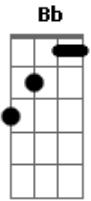

Ka'au Crater Boys - Black Water

Tom: D

D Am7 D Am7 D
 Well, I built me a raft and she's ready for floatin'
 Am7 D Am7 D
 ol' Mississippi, she's callin' my name
 Am7 D Am7 D
 Catfish are jumpin' that paddle wheel thumpin'
 Am7 D Am7 D
 Black water keeps rollin' on down to the sea
 Chorus

A Em7 A Em7
 keep on shinin' your light, gonna make every thing
 A Em7

wo mama, gonna make everything all right
 D Am7 D Am7 A
 Em7
 Well I ain't got no worries 'cause I ain't in no hurry at all

Instrumental

Am7 D Am7 D
 and I'll be buyin' everybody drinks all night long
 Chorus

D Am7 D Am7
 D
 I'd like to hear some funky Dixieland, pretty momma gonna and
 take me by the hand

Am7 D
 by the hand, take me by the hand pretty momma,

Am7 D
 come and dance with your daddy all night long, I'd like
 to...Repeat an fade

Acordes

© ukulele-chords.com

© ukulele-chords.com

© ukulele-chords.com

© ukulele-chords.com

© ukulele-chords.com

© ukulele-chords.com