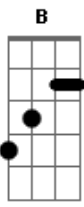

© ukulele-chords.com

© ukulele-chords.com

© ukulele-chords.com