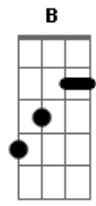

© ukulele-chords.com