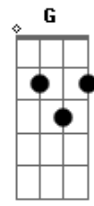

(E D E D)
 (E D E D)
 (E D E D)

[Terceira Parte]

Seno
 E B D A
 Eien ni ruupu suru
 E B D A
 Saizu down up down up
 E B D A
 Demo kibun itsudemo
 E B D A
 Up up up and up

[Pré-Refrão 3]

A B
 Atsumaru dake de waraeru nante
 C E B
 Utau dake de shiawase nante
 F E
 Kanari chikyuu ni yasashii eko jan

(F Eb F Eb)
 (F Eb F Eb)

[Final]

So
 F Eb F Eb
 Shining shiner shiniest girls be ambitious & shine
 F Eb F Eb
 Shining shiner shiniest girls be ambitious & shine
 F Eb F Eb

Shining shiner shiniest girls be ambitious & shine
 F Eb F Eb
 Shining shiner shiniest girls be ambitious & shine
 F Eb F Eb

Shining shiner shiniest girls be ambitious & shine
 F Eb F Eb
 Shining shiner shiniest girls be ambitious & shine
 (F)

Acordes

© ukulele-chords.com

© ukulele-chords.com

© ukulele-chords.com

© ukulele-chords.com