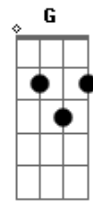

(E D E D)
(E D E D)
(E D E D)

[Terceira Parte]

Seno

E B D A
Eien ni ruupu suru
E B D A
Saizu down up down up
E B D A
Demo kibun itsudemo
E B D A
Up up up and up

[Pré-Refrão 3]

A B
Atsumaru dake de waraeru nante
C E B
Utau dake de shiawase nante
F E
Kanari chikyuu ni yasashii eko jan

(F Eb F Eb)
(F Eb F Eb)

[Final]

So
F Eb F Eb
Shining shiner shiniest girls be ambitious & shine
F Eb F Eb
Shining shiner shiniest girls be ambitious & shine
F Eb F Eb

Shining shiner shiniest girls be ambitious & shine
 F Eb F Eb
 Shining shiner shiniest girls be ambitious & shine
 F Eb F Eb

Shining shiner shiniest girls be ambitious & shine
 F Eb F Eb
 Shining shiner shiniest girls be ambitious & shine
 (F)

Acordes

© ukulele-chords.com

© ukulele-chords.com

© ukulele-chords.com

© ukulele-chords.com