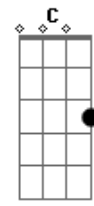

© ukulele-chords.com