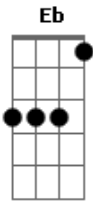

(E D E D)
(E D E D)
(E D E D)

[Terceira Parte]

Seno

E B D A
Eien ni ruupu suru
E B D A
Saizu down up down up
E B D A
Demo kibun itsudemo
E B D A
Up up up and up

[Pré-Refrão 3]

A B
Atsumaru dake de waraeru nante
C E B
Utau dake de shiawase nante
F E
Kanari chikyuu ni yasashii eko jan

(F Eb F Eb)
(F Eb F Eb)

[Final]

So
F Eb F Eb
Shining shiner shiniest girls be ambitious & shine
F Eb F Eb
Shining shiner shiniest girls be ambitious & shine
F Eb F Eb

Shining shiner shiniest girls be ambitious & shine
 F Eb F Eb
 Shining shiner shiniest girls be ambitious & shine
 F Eb F Eb

Shining shiner shiniest girls be ambitious & shine
 F Eb F Eb
 Shining shiner shiniest girls be ambitious & shine
 (F)

Acordes

© ukulele-chords.com

© ukulele-chords.com

© ukulele-chords.com

© ukulele-chords.com