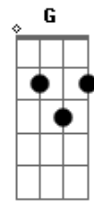

(E D E D)
(E D E D)
(E D E D)

[Terceira Parte]

Seno

E B D A
Eien ni ruupu suru
E B D A
Saizu down up down up
E B D A
Demo kibun itsudemo
E B D A
Up up up and up

[Pré-Refrão 3]

A B
Atsumaru dake de waraeru nante
C E B
Utau dake de shiawase nante
F E
Kanari chikyuu ni yasashii eko jan

(F Eb F Eb)
(F Eb F Eb)

[Final]

So

F Eb F Eb
Shining shiner shiniest girls be ambitious & shine
F Eb F Eb
Shining shiner shiniest girls be ambitious & shine
F Eb F Eb

Shining shiner shiniest girls be ambitious & shine
 F Eb F Eb
 Shining shiner shiniest girls be ambitious & shine
 F Eb F Eb

Shining shiner shiniest girls be ambitious & shine
 F Eb F Eb
 Shining shiner shiniest girls be ambitious & shine
 (F)

Acordes

© ukulele-chords.com

© ukulele-chords.com

© ukulele-chords.com

© ukulele-chords.com