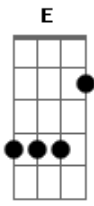

(E D E D)
 (E D E D)
 (E D E D)

[Terceira Parte]

Seno
 E B D A
 Eien ni ruupu suru
 E B D A
 Saizu down up down up
 E B D A
 Demo kibun itsudemo
 E B D A
 Up up up and up

[Pré-Refrão 3]

A B
 Atsumaru dake de waraeru nante
 C E B
 Utau dake de shiawase nante
 F E
 Kanari chikyuu ni yasashii eko jan

(F Eb F Eb)
 (F Eb F Eb)

[Final]

So
 F Eb F Eb
 Shining shiner shiniest girls be ambitious & shine
 F Eb F Eb
 Shining shiner shiniest girls be ambitious & shine
 F Eb F Eb

Shining shiner shiniest girls be ambitious & shine
 F Eb F Eb
 Shining shiner shiniest girls be ambitious & shine
 F Eb F Eb

Shining shiner shiniest girls be ambitious & shine
 F Eb F Eb
 Shining shiner shiniest girls be ambitious & shine
 (F)

Acordes

© ukulele-chords.com

© ukulele-chords.com

© ukulele-chords.com

© ukulele-chords.com