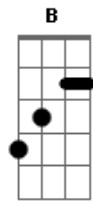

© ukulele-chords.com