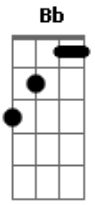

© ukulele-chords.com