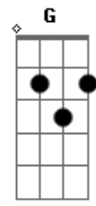

(E D E D)
(E D E D)
(E D E D)

[Terceira Parte]

Seno

E B D A
Eien ni ruupu suru
E B D A
Saizu down up down up
E B D A
Demo kibun itsudemo
E B D A
Up up up and up

[Pré-Refrão 3]

A B
Atsumaru dake de waraeru nante
C E B
Utau dake de shiawase nante
F E
Kanari chikyuu ni yasashii eko jan

(F Eb F Eb)
(F Eb F Eb)

[Final]

So

F Eb F Eb
Shining shiner shiniest girls be ambitious & shine
F Eb F Eb
Shining shiner shiniest girls be ambitious & shine
F Eb F Eb

Shining shiner shiniest girls be ambitious & shine
 F Eb F Eb
 Shining shiner shiniest girls be ambitious & shine
 F Eb F Eb

Shining shiner shiniest girls be ambitious & shine
 F Eb F Eb
 Shining shiner shiniest girls be ambitious & shine
 (F)

Acordes

© ukulele-chords.com

© ukulele-chords.com

© ukulele-chords.com

© ukulele-chords.com