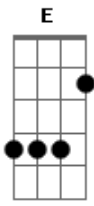

(E D E D)
(E D E D)
(E D E D)

[Terceira Parte]

Seno

E B D A
Eien ni ruupu suru
E B D A
Saizu down up down up
E B D A
Demo kibun itsudemo
E B D A
Up up up and up

[Pré-Refrão 3]

A B
Atsumaru dake de waraeru nante
C E B
Utau dake de shiawase nante
F E
Kanari chikyuu ni yasashii eko jan

(F Eb F Eb)
(F Eb F Eb)

[Final]

So

F Eb F Eb
Shining shiner shiniest girls be ambitious & shine
F Eb F Eb
Shining shiner shiniest girls be ambitious & shine
F Eb F Eb

Shining shiner shiniest girls be ambitious & shine
 F Eb F Eb
 Shining shiner shiniest girls be ambitious & shine
 F Eb F Eb

Shining shiner shiniest girls be ambitious & shine
 F Eb F Eb
 Shining shiner shiniest girls be ambitious & shine
 (F)

Acordes

© ukulele-chords.com

© ukulele-chords.com

© ukulele-chords.com

© ukulele-chords.com