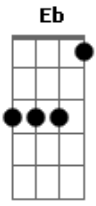

(E D E D)
(E D E D)
(E D E D)

[Terceira Parte]

Seno

E B D A
Eien ni ruupu suru
E B D A
Saizu down up down up
E B D A
Demo kibun itsudemo
E B D A
Up up up and up

[Pré-Refrão 3]

A B
Atsumaru dake de waraeru nante
C E B
Utau dake de shiawase nante
F E
Kanari chikyuu ni yasashii eko jan

(F Eb F Eb)
(F Eb F Eb)

[Final]

So

F Eb F Eb
Shining shiner shiniest girls be ambitious & shine
F Eb F Eb
Shining shiner shiniest girls be ambitious & shine
F Eb F Eb

Shining shiner shiniest girls be ambitious & shine
 F Eb F Eb
 Shining shiner shiniest girls be ambitious & shine
 F Eb F Eb

Shining shiner shiniest girls be ambitious & shine
 F Eb F Eb
 Shining shiner shiniest girls be ambitious & shine
 (F)

Acordes

© ukulele-chords.com

© ukulele-chords.com

© ukulele-chords.com

© ukulele-chords.com