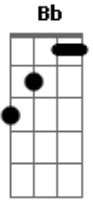

© ukulele-chords.com