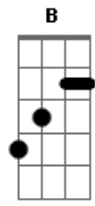

© ukulele-chords.com