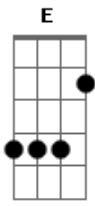

(E D E D)
(E D E D)
(E D E D)

[Terceira Parte]

Seno

E B D A
Eien ni ruupu suru
E B D A
Saizu down up down up
E B D A
Demo kibun itsudemo
E B D A
Up up up and up

[Pré-Refrão 3]

A B
Atsumaru dake de waraeru nante
C E B
Utau dake de shiawase nante
F E
Kanari chikyuu ni yasashii eko jan

(F Eb F Eb)
(F Eb F Eb)

[Final]

So

F Eb F Eb
Shining shiner shiniest girls be ambitious & shine
F Eb F Eb
Shining shiner shiniest girls be ambitious & shine
F Eb F Eb

Shining shiner shiniest girls be ambitious & shine
 F Eb F Eb
 Shining shiner shiniest girls be ambitious & shine
 F Eb F Eb

Shining shiner shiniest girls be ambitious & shine
 F Eb F Eb
 Shining shiner shiniest girls be ambitious & shine
 (F)

Acordes

© ukulele-chords.com

© ukulele-chords.com

© ukulele-chords.com

© ukulele-chords.com