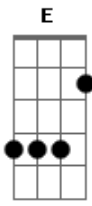

(E D E D)
(E D E D)
(E D E D)

[Terceira Parte]

Seno

E B D A
Eien ni ruupu suru
E B D A
Saizu down up down up
E B D A
Demo kibun itsudemo
E B D A
Up up up and up

[Pré-Refrão 3]

A B
Atsumaru dake de waraeru nante
C E B
Utau dake de shiawase nante
F E
Kanari chikyuu ni yasashii eko jan

(F Eb F Eb)
(F Eb F Eb)

[Final]

So
F Eb F Eb
Shining shiner shiniest girls be ambitious & shine
F Eb F Eb
Shining shiner shiniest girls be ambitious & shine
F Eb F Eb

Shining shiner shiniest girls be ambitious & shine
 F Eb F Eb
 Shining shiner shiniest girls be ambitious & shine
 F Eb F Eb

Shining shiner shiniest girls be ambitious & shine
 F Eb F Eb
 Shining shiner shiniest girls be ambitious & shine
 (F)

Acordes

© ukulele-chords.com

© ukulele-chords.com

© ukulele-chords.com

© ukulele-chords.com