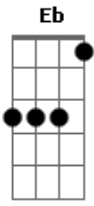

(E D E D)
 (E D E D)
 (E D E D)

[Terceira Parte]

Seno
 E B D A
 Eien ni ruupu suru
 E B D A
 Saizu down up down up
 E B D A
 Demo kibun itsudemo
 E B D A
 Up up up and up

[Pré-Refrão 3]

A B
 Atsumaru dake de waraeru nante
 C E B
 Utau dake de shiawase nante
 F E
 Kanari chikyuu ni yasashii eko jan

(F Eb F Eb)
 (F Eb F Eb)

[Final]

So
 F Eb F Eb
 Shining shiner shiniest girls be ambitious & shine
 F Eb F Eb
 Shining shiner shiniest girls be ambitious & shine
 F Eb F Eb

Shining shiner shiniest girls be ambitious & shine
 F Eb F Eb
 Shining shiner shiniest girls be ambitious & shine
 F Eb F Eb

Shining shiner shiniest girls be ambitious & shine
 F Eb F Eb
 Shining shiner shiniest girls be ambitious & shine
 (F)

Acordes

© ukulele-chords.com

© ukulele-chords.com

© ukulele-chords.com

© ukulele-chords.com