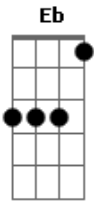

(E D E D)
(E D E D)
(E D E D)

[Terceira Parte]

Seno

E B D A
Eien ni ruupu suru
E B D A
Saizu down up down up
E B D A
Demo kibun itsudemo
E B D A
Up up up and up

[Pré-Refrão 3]

A B
Atsumaru dake de waraeru nante
C E B
Utau dake de shiawase nante
F E
Kanari chikyuu ni yasashii eko jan

(F Eb F Eb)
(F Eb F Eb)

[Final]

So

F Eb F Eb
Shining shiner shiniest girls be ambitious & shine
F Eb F Eb
Shining shiner shiniest girls be ambitious & shine
F Eb F Eb

Shining shiner shiniest girls be ambitious & shine
 F Eb F Eb
 Shining shiner shiniest girls be ambitious & shine
 F Eb F Eb

Shining shiner shiniest girls be ambitious & shine
 F Eb F Eb
 Shining shiner shiniest girls be ambitious & shine
 (F)

Acordes

© ukulele-chords.com

© ukulele-chords.com

© ukulele-chords.com

© ukulele-chords.com