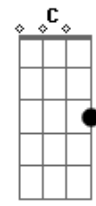

© ukulele-chords.com