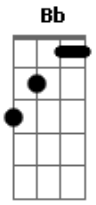

© ukulele-chords.com