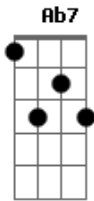

© ukulele-chords.com