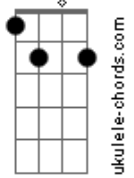

© ukulele-chords.com

E7