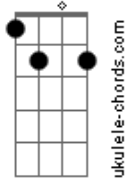

© ukulele-chords.com

E7