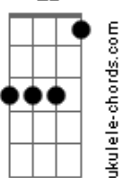

© ukulele-chords.com

Eb