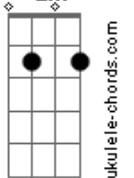

© ukulele-chords.com

Em7