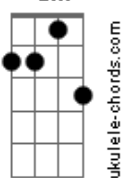

JVKE - This Is What Autumn Feels Like

tom:

Eb (forma dos acordes no tom de **C**)

Capostrate na 3ª casa

Intro: **C7M** **Em7** **Dm7** **G7**
C7M **A7** **Dm7** **G7**

C7M

Love is a walk in the park

C7M

Eb

© ukulele-chords.com

C

© ukulele-chords.com

Em7

© ukulele-chords.com

Dm7

© ukulele-chords.com