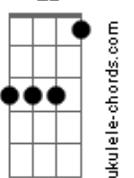

© ukulele-chords.com

E_b