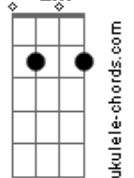

© ukulele-chords.com

Em7