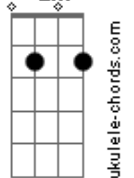

© ukulele-chords.com

Em7