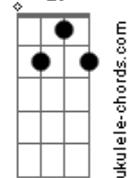

© ukulele-chords.com

G7