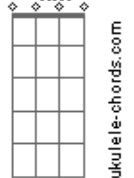

© ukulele-chords.com

Am7