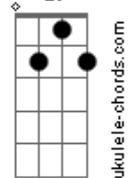

© ukulele-chords.com

G7