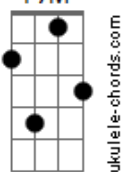

JVKE - This Is What Autumn Feels Like

tom:

Eb (forma dos acordes no tom de **C**)

Capostrate na 3ª casa

Intro: **C7M** **Em7** **Dm7** **G7**
C7M **A7** **Dm7** **G7**

C7M

Love is a walk in the park

C7M

It's ironic the way that you leave

(**C7M** **A7** **Dm7** **G7**)

(**C7M** **A7** **Dm7** **G7** **C**)

Acordes

C7M

© ukulele-chords.com

F7M

© ukulele-chords.com