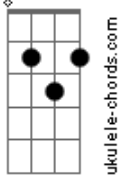

© ukulele-chords.com

G