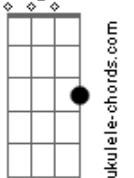

© ukulele-chords.com

C