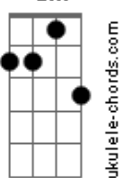

© ukulele-chords.com

Dm7