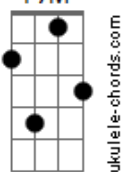

# JVKE - This Is What Autumn Feels Like

tom:

**E<sub>b</sub>** (forma dos acordes no tom de **C**)

Capostrate na 3ª casa

Intro: **C7M** **Em7** **Dm7** **G7**  
**C7M** **A7** **Dm7** **G7**

**C7M**

Love is a walk in the park

**G7** **C7M**

It's ironic the way that you leave

( **C7M** **A7** **Dm7** **G7** )

( **C7M** **A7** **Dm7** **G7** **C** )