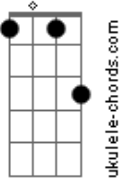

© ukulele-chords.com

Fm