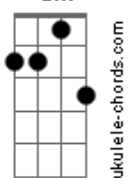

© ukulele-chords.com

Dm7