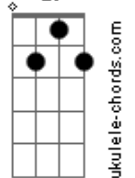

© ukulele-chords.com

G7