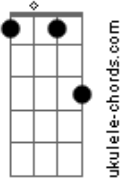

© ukulele-chords.com

Fm