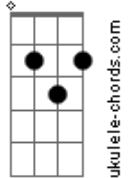

© ukulele-chords.com

G