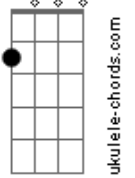

© ukulele-chords.com

Am