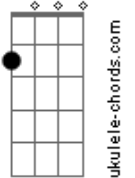

© ukulele-chords.com

Am