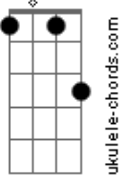

© ukulele-chords.com

Fm