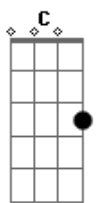

© ukulele-chords.com

[Ponte]

G D
Hey, love, the wise men followed a star
Em7
The way I followed my heart
C
And it led me to a miracle

G D
Hey love don't you buy me nothing
Em7
'Cause I am feeling one thing

D
Your lips on my lips

That's a merry, merry Christmas

[Terceira Parte]

G D
It's the most beautiful time of the year
Em7
C
Lights fill the streets spreading so much cheer

I should be playing in the winter snow

But imma be under the mistletoe

G D
I don't wanna miss out on the Holiday
Em7
But I can't stop staring at your face

C
I should be playing in the winter snow

But imma be under the mistletoe

[Refrão]

G D
With you, shawty, with you
Em7
With you, shawty, with you
C
With you, under the mistletoe yeah

[Quarta Parte]

G
Kiss me underneath the mistletoe
D Em7
Show me, baby, that you love me so

C
Oh oh oh oh oh oh

G
Kiss me underneath the mistletoe
D
Show me, baby, that you love me so

C
Oh oh oh oh oh oh