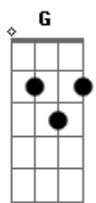

Justin Bieber - Mistletoe

Tom: G
Intro: G D Em7 C

[Primeira Parte]

G D
It's the most beautiful time of the year
C Em7
Lights fill the streets spreading so much cheer

C
I should be playing in the winter snow
But I'ma be under the mistletoe

G D
I don't wanna miss out on the holiday
Em7
But I can't stop staring at your face

C
I should be playing in the winter snow

But imma be under the mistletoe

[Refrão]

G D
With you, shawty, with you
Em7
With you, shawty, with you
C
With you, under the mistletoe

I should be making a list I know

But imma be under the mistletoe

[Refrão]

G D
With you, shawty, with you
Em7
With you, shawty, with you
C
With you, under the mistletoe
Yeah

Acordes

© ukulele-chords.com

© ukulele-chords.com