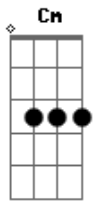

Justin Bieber - Let Me Love You

tom:

Intro: Cm Cm Fm Fm

I used to believe

We were burning on the edge of something beautiful

Something beautiful

Selling a dream

Smoke and mirrors keep us waiting on a miracle

On a miracle

Say, go through the darkest of days

Heaven's a heartbreak away

Never let you go, never let me down

Oh, it's been a hell of a ride

Driving the edge of a knife

Never let you go, never let me down

(Cm Bb Fm Fm)

(Cm Bb Fm Fm)

(Cm Bb Fm Fm)

(Cm Bb Fm Fm)

Acordes

© ukulele-chords.com