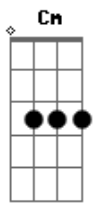

Justin Bieber - Let Me Love You

tom:

Intro: Cm Cm Fm Fm

I used to believe

We were burning on the edge of something beautiful

Something beautiful

Selling a dream

Smoke and mirrors keep us waiting on a miracle

On a miracle

Say, go through the darkest of days

Heaven's a heartbreak away

Never let you go, never let me down

Oh, it's been a hell of a ride

Driving the edge of a knife

Never let you go, never let me down

(Cm Bb Fm Fm)

(Cm Bb Fm Fm)

(Cm Bb Fm Fm)

(Cm Bb Fm Fm)

Acordes

© ukulele-chords.com