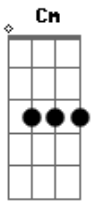

Justin Bieber - Let Me Love You

tom:

Intro: Cm Cm Fm Fm

I used to believe

We were burning on the edge of something beautiful

Something beautiful

Selling a dream

Smoke and mirrors keep us waiting on a miracle

On a miracle

Say, go through the darkest of days

Heaven's a heartbreak away

Never let you go, never let me down

Oh, it's been a hell of a ride

Driving the edge of a knife

Never let you go, never let me down

(Cm Bb Fm Fm)

(Cm Bb Fm Fm)

(Cm Bb Fm Fm)

(Cm Bb Fm Fm)

Acordes

© ukulele-chords.com