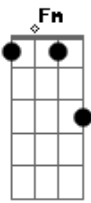

© ukulele-chords.com