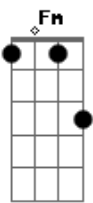

© ukulele-chords.com