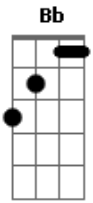

© ukulele-chords.com