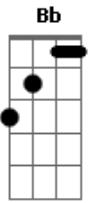

© ukulele-chords.com