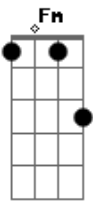

© ukulele-chords.com