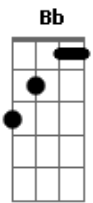

© ukulele-chords.com