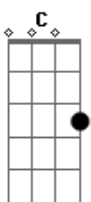

Say, go through the darkest of days
Heaven's a heartbreak away
Never let you go, never let me down
Oh, it's been a hell of a ride
Driving the edge of a knife
Never let you go, never let me down

Don't you give up, nah-nah-nah
I won't give up, nah-nah-nah
Let me love you
Let me love you
Don't you give up, nah-nah-nah
I won't give up, nah-nah-nah
Let me love you
Let me love you
Oh baby, baby

(Am C Em F Em F)
(Am C Em F Em F)

Don't fall asleep
At the wheel, we've got a million miles ahead of us
Miles ahead of us
All that we need
Is a rude awakening to know we're good enough
Know we're good enough

Say, go through the darkest of days
Heaven's a heartbreak away
Never let you go, never let me down
Oh, it's been a hell of a ride
Driving the edge of a knife
Never let you go, never let me down

Don't you give up, nah-nah-nah
I won't give up, nah-nah-nah
Let me love you
Let me love you
Don't you give up, nah-nah-nah
I won't give up, nah-nah-nah
Let me love you
Let me love you
Oh baby, baby

(Am C Em F Em F)
(Am C Em F Em F)

Never let you go, never let you go now
Never let you go, never let you go now
Never let you go, yeah never let you go
Never let you go, never let you go now
Never let you go, never let you go now
Never let you go, yeah never let you go

Don't you give up, nah-nah-nah
I won't give up, nah-nah-nah
Let me love you
Let me love you
Don't you give up, nah-nah-nah
I won't give up, nah-nah-nah
Let me love you
Let me love you

Acordes

© ukulele-chords.com