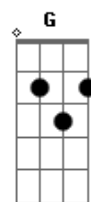

© ukulele-chords.com