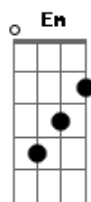

© ukulele-chords.com