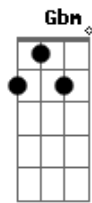

© ukulele-chords.com