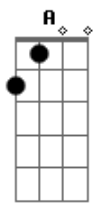

© ukulele-chords.com