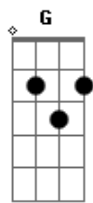

© ukulele-chords.com