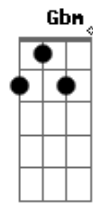

© ukulele-chords.com