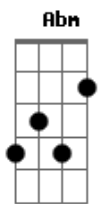

Justin Bieber - Change Me

Tom: E

E **Dbm** **A** **Bm** **Ab** **Dbm** **Ebm** **E**
Girl, I'm ready, if you're ready, now Ooh, as I'm
ever gonna be. Understanding and patience Feel the pain that I'm facing.

Ab **Dbm** **Ebm** **A** **Ab** **Ebm**
If you're with it, then I'm with it, now To accept all the
responsibility. Be like serenity, help re-position my mind.

A **Bm** **E** **Dbm** **A** **Abm** **Gbm**
I'd go outta my way To live by the words that you say. Maybe you could change me.

Ebm **Ab** **Dbm** **A** **Abm** **Gbm**
I don't wanna be the same Ooh. Maybe you could change me.

Dbm **A** **Abm** **Gbm** **Gbm** **Dbm** **A** **Abm** **Gbm**
Maybe you could change me. Maybe you could be the light That opens up my eyes.

Dbm **A** **Abm** **Gbm** **Ab** **Dbm** **A** **Abm** **Gbm** **Ebm**
Maybe you could change me. Make all my wrongs right Change me, change me.

Gbm **Dbm** **A** **Abm** **Gbm** **Ebm** **E** **A** **Bm**
Maybe you could be the light That opens up my eyes. E Girl, I'm ready, if you're ready, now Ooh, as I'm

Ab **Dbm** **E** **A** **Abm** **Gbm** **Ebm** **Ab**
Make all my wrongs right Change me, change me. ever gonna be.

Dbm **Bm** **E** **Dbm** **A**
Don't fight fire with fire If I'm screaming, talk If you're with it, then I'm with it, now.

Acordes

© ukulele-chords.com

© ukulele-chords.com

© ukulele-chords.com

© ukulele-chords.com

© ukulele-chords.com

© ukulele-chords.com

© ukulele-chords.com

© ukulele-chords.com