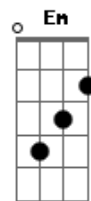

© ukulele-chords.com