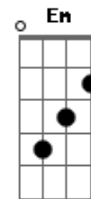

© ukulele-chords.com