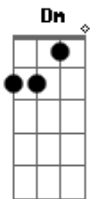

© ukulele-chords.com

© ukulele-chords.com