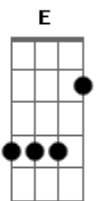

E
Don't wanna close my eyes, i'm scared i'll miss too much

Gbm D
Don't wanna fall asleep, i'd rather fall in love

A E
'cause eternity with you ain't long enough

Gbm D
Two seconds without you it's like two months

Bm
And that's too much

[segunda parte]

Gbm Love the way you love your mom

Acordes

© ukulele-chords.com

© ukulele-chords.com

© ukulele-chords.com

© ukulele-chords.com