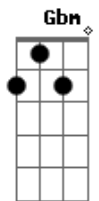

E
Don't wanna close my eyes, i'm scared i'll miss too much

Gbm D
Don't wanna fall asleep, i'd rather fall in love

A E
'cause eternity with you ain't long enough

Gbm D
Two seconds without you it's like two months

Bm
And that's too much

[segunda parte]

Gbm Love the way you love your mom

Acordes

© ukulele-chords.com

© ukulele-chords.com

© ukulele-chords.com

© ukulele-chords.com