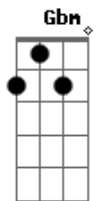

E
Don't wanna close my eyes, i'm scared i'll miss too much

Gbm7 **D**
Don't wanna fall asleep, i'd rather fall in love

A **E**
'cause eternity with you ain't long enough

Gbm7 **D**
Two seconds without you it's like two months

Bm
And that's too much

[segunda parte]

Gbm7
Love the way you love your mom

Acordes

© ukulele-chords.com

© ukulele-chords.com

© ukulele-chords.com

© ukulele-chords.com