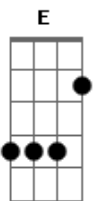

E
Don't wanna close my eyes, i'm scared i'll miss too much

Gbm7 **D**
Don't wanna fall asleep, i'd rather fall in love

A **E**
'cause eternity with you ain't long enough

Gbm7 **D**
Two seconds without you it's like two months

Bm
And that's too much

[segunda parte]

Gbm7
Love the way you love your mom

Acordes

© ukulele-chords.com

© ukulele-chords.com

© ukulele-chords.com

© ukulele-chords.com