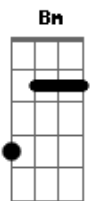

E
Don't wanna close my eyes, i'm scared i'll miss too much

Gbm7 **D**
Don't wanna fall asleep, i'd rather fall in love

A **E**
'cause eternity with you ain't long enough

Gbm7 **D**
Two seconds without you it's like two months

Bm
And that's too much

[segunda parte]

Gbm7
Love the way you love your mom

Acordes

© ukulele-chords.com

© ukulele-chords.com

© ukulele-chords.com

© ukulele-chords.com