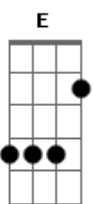

E
Don't wanna close my eyes, i'm scared i'll miss too much

Gbm7 **D**
Don't wanna fall asleep, i'd rather fall in love

A **E**
'cause eternity with you ain't long enough

Gbm7 **D**
Two seconds without you it's like two months

Bm
And that's too much

[segunda parte]

Gbm7
Love the way you love your mom

Acordes

© ukulele-chords.com

© ukulele-chords.com

© ukulele-chords.com

© ukulele-chords.com