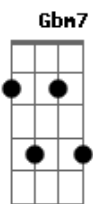

E
Don't wanna close my eyes, i'm scared i'll miss too much

Gbm7 **D**
Don't wanna fall asleep, i'd rather fall in love

A **E**
'cause eternity with you ain't long enough

Gbm7 **D**
Two seconds without you it's like two months

Bm
And that's too much

[segunda parte]

Gbm7
Love the way you love your mom

Acordes

© ukulele-chords.com

© ukulele-chords.com

© ukulele-chords.com

© ukulele-chords.com