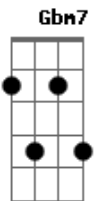

E
Don't wanna close my eyes, i'm scared i'll miss too much

Gbm7 **D**
Don't wanna fall asleep, i'd rather fall in love

A **E**
'cause eternity with you ain't long enough

Gbm7 **D**
Two seconds without you it's like two months

Bm
And that's too much

[segunda parte]

Gbm7
Love the way you love your mom

Acordes

© ukulele-chords.com

© ukulele-chords.com

© ukulele-chords.com

© ukulele-chords.com