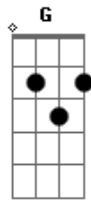

© ukulele-chords.com