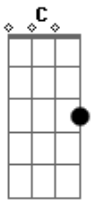

Júpiter Maçã - Who's the Dragon

Tom: C

Riff (segue todos os versos)

Am G Am G
You say I'm coruja
Am G Am G
I say you're cabrito
Am G Am G
I say you're young noise up guy
Am G Am G
You say I'm a old blondy madam

F C
Oh! Please tell me

Am G Am G (RIFF)
Who's the dragon

My cock's getting better
I think you are a nice lover
Radio's been broken
Fuck me my dear

Oh! Please tell me
Who's the dragon

She said that I'm
Just thirty-eight young man
Have a confusion
Don't confusion

Acordes

© ukulele-chords.com