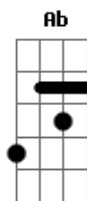

© ukulele-chords.com