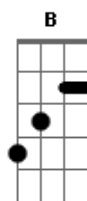

© ukulele-chords.com