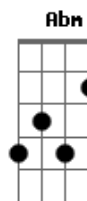

© ukulele-chords.com