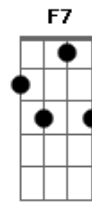

© ukulele-chords.com