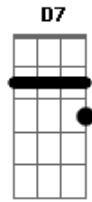

© ukulele-chords.com