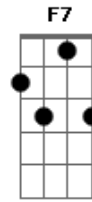

© ukulele-chords.com