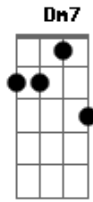

© ukulele-chords.com