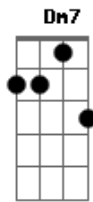

© ukulele-chords.com