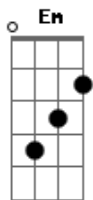

Júpiter Maçã - Old Pictures There Instead

tom:
 C
 You're in the train
 C Em Am
 You can not wait to see your things again
 F G
 You've never been
 C Em Am
 This place you never have let before
 F G
 As you can see you see no more
 G7
 C Em Am
 You walk alone
 F G
 You met a frozen letter?
 C Em Am
 She's cannot help you
 F G
 To find your house and to remember your phone
 G7
 There's people waiting your come
 Bm Em
 Welcome to you, my boy
 Bm Am
 Welcomes it's you
 F Am G G7
 We're overwaiting just for you
 C Em Am
 You go inside
 F G

You have all the time to have a pint
 C Em Am
 It's on your head
 F G
 You say goodnight and try to find a bet
 G7
 They padded picture there instead

Bm Em
 Welcome to you, my boy
 Bm Am
 Welcomes it's you
 F Am G G7
 We're overwaiting just for you

[Solo com base do verso]

C Em Am
 You go inside
 F G
 You have all the time to have a pint
 C Em Am
 It's on your head
 F G
 You say goodnight and try to find a bet
 G7
 They padded picture there instead

Bm Em
 Welcome to you, my boy
 Bm Am
 Welcomes it's you
 F Am G
 We're overwaiting just for you
 F Am G
 No one could hide we love you

Acordes

© ukulele-chords.com

© ukulele-chords.com

© ukulele-chords.com