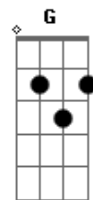

© ukulele-chords.com