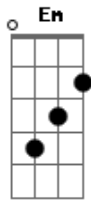

© ukulele-chords.com