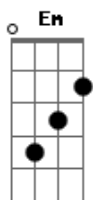

Júpiter Maçã - Old Pictures There Instead

tom:
 C
 You're in the train
 C Em Am
 You can not wait to see your things again
 F G
 You've never been
 C Em Am
 This place you never have let before
 F G
 As you can see you see no more
 G7
 C Em Am
 You walk alone
 F G
 You met a frozen letter?
 C Em Am
 She's cannot help you
 F G
 To find your house and to remember your phone
 G7
 There's people waiting your come
 Bm Em
 Welcome to you, my boy
 Bm Am
 Welcomes it's you
 F Am G G7
 We're overwaiting just for you
 C Em Am
 You go inside
 F G

You have all the time to have a pint
 C Em Am
 It's on your head
 F G
 You say goodnight and try to find a bet
 G7
 They padded picture there instead

Bm Em
 Welcome to you, my boy
 Bm Am
 Welcomes it's you
 F Am G G7
 We're overwaiting just for you

[Solo com base do verso]

C Em Am
 You go inside
 F G
 You have all the time to have a pint
 C Em Am
 It's on your head
 F G
 You say goodnight and try to find a bet
 G7
 They padded picture there instead

Bm Em
 Welcome to you, my boy
 Bm Am
 Welcomes it's you
 F Am G
 We're overwaiting just for you
 F Am G
 No one could hide we love you

Acordes

© ukulele-chords.com

© ukulele-chords.com

© ukulele-chords.com