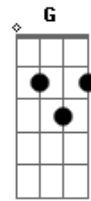

© ukulele-chords.com