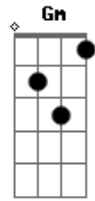

© ukulele-chords.com