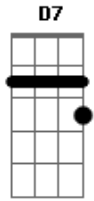

Júpiter Maçã - Metropole

Tom: F
Intro: A A7 A/7 A7
          A A7 A/7 A7
          Am
Am   D7 Ab7   C#7-
The silver smoke Metropole
Am   D7   Gm   C7
The Sky is Gray and pollution's in the air
F7
I'm through
          Bb7   A A7 A/7 A7
Weird years of existence
Am   D7
First prayer stays
Ab7   C#7-
In his oracle
Am   D7
The ones who go to that start
Gm   C7
Will know another rule
F7
I'm through
          Bb7   A A7 A/7 A7
Weird years of existence
Am   D7
The open area
Ab7   C#7-
In the galaxy

Am   D7
Is it for me
Gm   C7
my friends and enemies?
F7
I'm through
          Bb7   A A7 A/7 A7
Weird years of existence
[Solo] Am F7 Bb7 A7
          Am F7 Bb7 A7
          Am F7 Bb7 A7
          Am F7 Bb7 A7 D7 Am Ab7 C#7-
          A A7 A/7 A7
          A A7 A/7 A7
          Am
Am   D7 Ab7   C#7-
I like these times, I like your brain
Am   D7
I like your body
Gm   C7
So good to feel insane
F7
I'm through
          Bb7   A A7 A/7 A7
Weird years of existence
[Final] Am A

Acordes

© ukulele-chords.com

© ukulele-chords.com

© ukulele-chords.com

© ukulele-chords.com

© ukulele-chords.com

© ukulele-chords.com

© ukulele-chords.com

© ukulele-chords.com

© ukulele-chords.com

© ukulele-chords.com