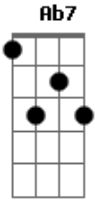

© ukulele-chords.com

© ukulele-chords.com