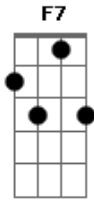

© ukulele-chords.com