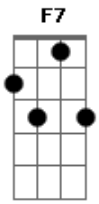

Júpiter Maçã - Collectors Inside Collections

Tom: F
Intro: Fm - Bbm
F7 - Bb7

F7 Bb7
Meeting people standing right there
Am7 D Gm7 C
Studying with care, collectors
F7 Bb7
Meeting shiny people around
Am7 D Gm7 C
Flaming flower ground, collection
F7 Bb7
Reality for me as for you

Segue igual no resto da letra.

Acordes

© ukulele-chords.com

© ukulele-chords.com

© ukulele-chords.com

© ukulele-chords.com

© ukulele-chords.com

© ukulele-chords.com