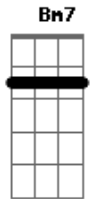

© ukulele-chords.com