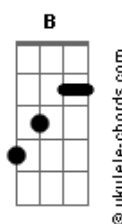

Junip - Far Away

tom:

G

Afinação: C A D G B C

Intro:

[Primeira Parte]

Step infront of a runaway train just to feel alive again

Pushing forward through the night, aching chest and blurry sight

[Refrão]

It's so far, so far away

It's so far, so far away

[Segunda Parte]

Cold wind blows into the skin

Can't believe the state you're in

[Refrão]

It's so far, so far away

Acordes

It's so far, so far away

[Terceira Parte]

Who are you trying to impress, steadily creating a mess?

[Quarta Parte]

Step infront of a runaway train just to feel alive again

Pushing forward through the night, aching chest and blurry sight