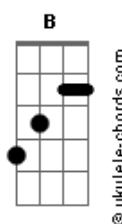

# Junip - Far Away

G

tom:

Afinação: C A D G B C

Intro:

[Primeira Parte]

Step infront of a runaway train just to feel alive again

Pushing forward through the night, aching chest and blurry sight

[Refrão]

It's so far, so far away

It's so far, so far away

[Segunda Parte]

Cold wind blows into the skin

Can't believe the state you're in

[Refrão]

It's so far, so far away

## Acordes

It's so far, so far away

[Terceira Parte]

Who are you trying to impress, steadily creating a mess?

[Quarta Parte]

Step infront of a runaway train just to feel alive again

Pushing forward through the night, aching chest and blurry sight