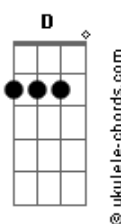

Junip - Far Away

tom:

G

Afinação: C A D G B C

Intro:

[Primeira Parte]

Step infront of a runaway train just to feel alive again

Pushing forward through the night, aching chest and blurry sight

[Refrão]

It's so far, so far away

It's so far, so far away

[Segunda Parte]

Cold wind blows into the skin

Can't believe the state you're in

[Refrão]

It's so far, so far away

Acordes

It's so far, so far away

[Terceira Parte]

Who are you trying to impress, steadily creating a mess?

[Quarta Parte]

Step infront of a runaway train just to feel alive again

Pushing forward through the night, aching chest and blurry sight