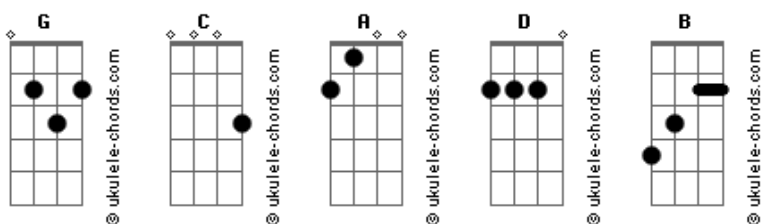

# Junip - Far Away

G tom:

Afinação: C A D G B C

Intro:

[Primeira Parte]

Step infront of a runaway train just to feel alive again

Pushing forward through the night, aching chest and blurry sight

[Refrão]

It's so far, so far away

It's so far, so far away

[Segunda Parte]

Cold wind blows into the skin

Can't believe the state you're in

[Refrão]

It's so far, so far away

## Acordes

It's so far, so far away

[Terceira Parte]

Who are you trying to impress, steadily creating a mess?

[Quarta Parte]

Step infront of a runaway train just to feel alive again

Pushing forward through the night, aching chest and blurry sight