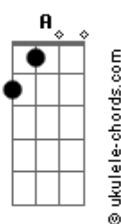

Junip - Far Away

tom:

G

Afinação: C A D G B C

Intro:

[Primeira Parte]

Step infront of a runaway train just to feel alive again

Pushing forward through the night, aching chest and blurry sight

[Refrão]

It's so far, so far away

It's so far, so far away

[Segunda Parte]

Cold wind blows into the skin

Can't believe the state you're in

[Refrão]

It's so far, so far away

Acordes

It's so far, so far away

[Terceira Parte]

Who are you trying to impress, steadily creating a mess?

[Quarta Parte]

Step infront of a runaway train just to feel alive again

Pushing forward through the night, aching chest and blurry sight

Aching chest and blurry sight, aching chest and blurry sight

Step infront of a runaway train just to feel alive again
Pushing forward through the night, aching chest and blurry sight

Aching chest and blurry sight, aching chest and blurry sight

E|-0-----0-----0-----0-----0-----0-----0-
-----0-----|