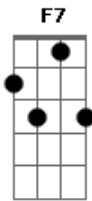

© ukulele-chords.com