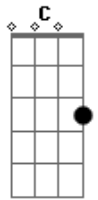

Juninho Moura - I Love You

Tom: C
Intro: C D C // C D // C D C // C D

C G Am7
Faltam palavras
Am7 G C G Am7 (Am7 G)
Pra dizer o que quero expressar
C G Am7 (Am7 G)
Sempre quis alguém assim
C G Am7 (Am7 G)
Pra me encantar só em me olhar
Intro: C D C // C D // C D C // C D

Refrão

C G
I love you
Dm7
It's a dream
F G
In my life forever

C G
I love you
Dm
Still number one
F G
In my life forever

Acordes

© ukulele-chords.com

© ukulele-chords.com

© ukulele-chords.com

© ukulele-chords.com