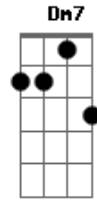

© ukulele-chords.com