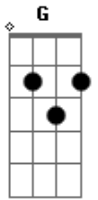

Juninho Moura - I Love You

Tom: C
Intro: C D C // C D // C D C // C D

C G Am7
Faltam palavras
Am7 G C G Am7 (Am7 G)
Pra dizer o que quero expressar
C G Am7 (Am7 G)
Sempre quis alguém assim
C G Am7 (Am7 G)
Pra me encantar só em me olhar
Intro: C D C // C D // C D C // C D

Refrão

C G
I love you
Dm7
It's a dream
F G
In my life forever

C G
I love you
Dm
Still number one
F G
In my life forever

Acordes

© ukulele-chords.com

© ukulele-chords.com

© ukulele-chords.com

© ukulele-chords.com