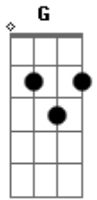

Juninho Moura - I Love You

Tom: C
Intro: C D C // C D // C D C // C D

C G Am7
Faltam palavras
Am7 G C G Am7 (Am7 G)
Pra dizer o que quero expressar
C G Am7 (Am7 G)
Sempre quis alguém assim
C G Am7 (Am7 G)
Pra me encantar só em me olhar
Intro: C D C // C D // C D C // C D

Refrão

C G
I love you
Dm7
It's a dream
F G
In my life forever

C G
I love you
Dm
Still number one
F G
In my life forever

Acordes

© ukulele-chords.com

© ukulele-chords.com

© ukulele-chords.com

© ukulele-chords.com