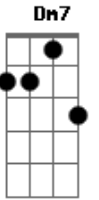

© ukulele-chords.com