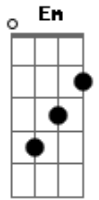

© ukulele-chords.com